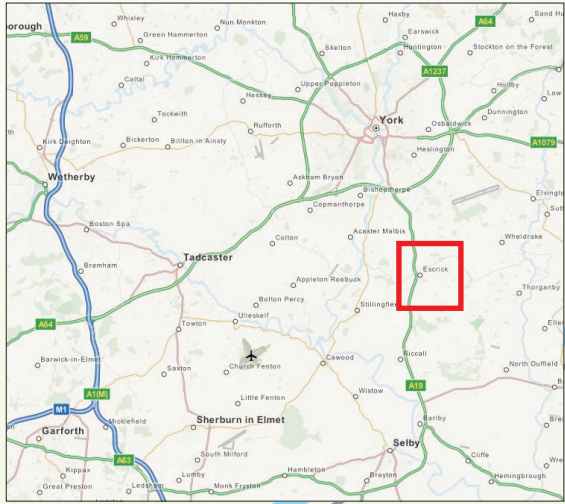

# Escrick

to York ↑

Sang Thai

NHS

Fat Abbot  
Parsonage Hotel & Spa

Village Hall

Village Green  
Race start/finish

Entrance to car parking

Gashouse woods

Black Bull

Pedestrian route from car park to start/finish

Car parks

Queen Margaret's  
Escrick Park • York

Cricket Club

A19

to Selby ↓